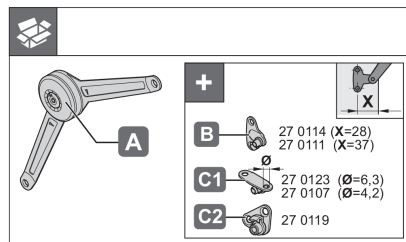

## Inštačné pokyny (manuál)

### Duo Standard

Montageanleitung  
Mounting Instructions  
Notice de montage

Art.-Nr.: 27 0075

mm	kg		mm	
	1	2	1	2
75°	200	≤ 9,0 kg ≤ 15,0 kg	≤ 11,5 kg ≤ 15,0 kg	1x 2x
	250	≤ 7,0 kg ≤ 15,0 kg	≤ 9,0 kg ≤ 15,0 kg	1x 2x
	300	≤ 6,0 kg ≤ 12,0 kg	≤ 7,5 kg ≤ 15,0 kg	1x 2x
	350	≤ 5,0 kg ≤ 10,0 kg	≤ 6,5 kg ≤ 13,0 kg	1x 2x
	400	≤ 4,5 kg ≤ 9,0 kg	≤ 6,0 kg ≤ 11,5 kg	1x 2x
	450	≤ 4,0 kg ≤ 8,0 kg	≤ 5,0 kg ≤ 10,0 kg	1x 2x
90°	200	≤ 7,5 kg ≤ 15,0 kg	≤ 9,5 kg ≤ 15,0 kg	1x 2x
	250	≤ 6,0 kg ≤ 12,0 kg	≤ 7,5 kg ≤ 15,0 kg	1x 2x
	300	≤ 5,0 kg ≤ 10,0 kg	≤ 6,0 kg ≤ 13,0 kg	1x 2x
	350	≤ 4,0 kg ≤ 8,5 kg	≤ 5,5 kg ≤ 11,0 kg	1x 2x
	400	≤ 3,5 kg ≤ 7,0 kg	≤ 5,0 kg ≤ 10,0 kg	1x 2x
	450	≤ 3,5 kg ≤ 6,5 kg	≤ 4,5 kg ≤ 8,5 kg	1x 2x
110°	200	≤ 6,0 kg ≤ 12,0 kg	≤ 8,0 kg ≤ 15,0 kg	1x 2x
	250	≤ 5,0 kg ≤ 9,5 kg	≤ 6,0 kg ≤ 12,0 kg	1x 2x
	300	≤ 4,0 kg ≤ 8,0 kg	≤ 5,0 kg ≤ 10,0 kg	1x 2x
	350	≤ 3,5 kg ≤ 7,0 kg	≤ 4,0 kg ≤ 9,0 kg	1x 2x
	400	≤ 3,0 kg ≤ 6,0 kg	≤ 4,0 kg ≤ 7,5 kg	1x 2x
	450	≤ 2,5 kg ≤ 5,5 kg	≤ 3,5 kg ≤ 7,0 kg	1x 2x